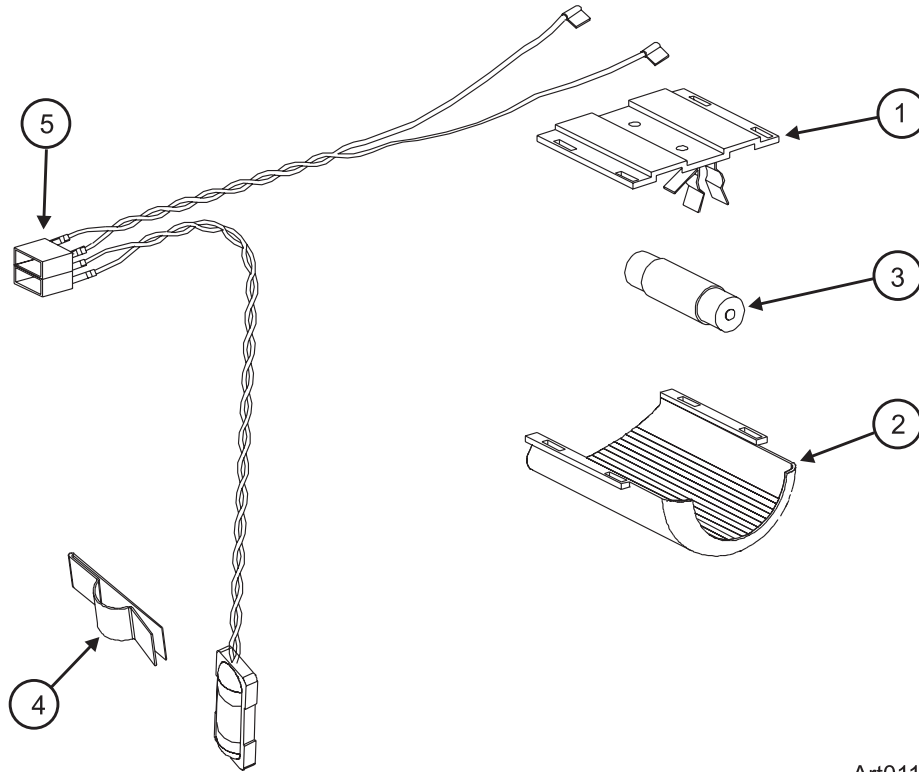

INTERIOR LIGHT/THERMISTER ASSEMBLY - 1200 SERIES

Art01178

NO.	PART #	DESCRIPTION	1200AC SE- RIES	1200LR SE- RIES	1201LR SE- RIES
1	61629722	LAMP BRACKET ASSY	X	X	X
2	621827	COVER-LAMP BRACKET	X	X	X
3	632545	LAMP-DC LIGHT BULB	X	X	X
4	633734	CLIP-THERMISTER MOUNTING/FIN	X	X	X
5	620871	LAMP/THERMISTER WIRE ASSY (SERIAL # 849677 & ABOVE)	X	X	X
	621742	KIT-LAMP THERMISTER WIRE ASSY (SERIAL # 300000 TO 849677)		X	X