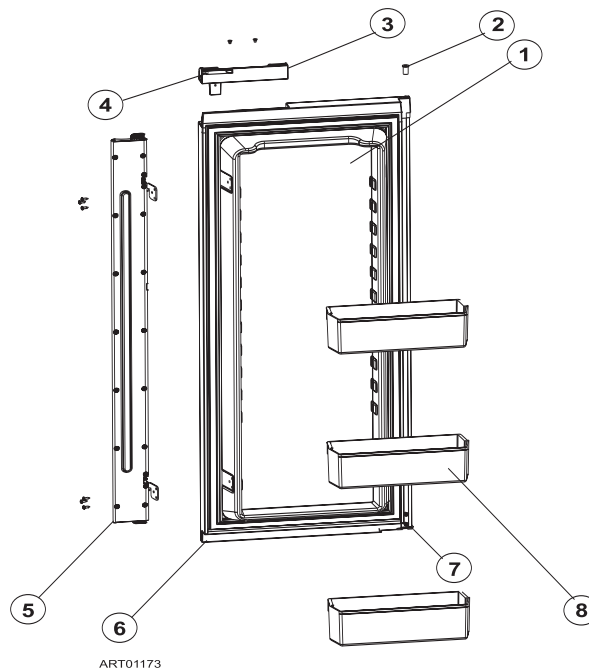

DOOR ASSEMBLY - LOWER LH - 1200 SERIES (WRAPPED DOORS)

ART01173

NO.	PART #	DESCRIPTION	1200AC SERIES	1200LR SERIES	1201LR SERIES
1	627626	DOOR LINER ASSY-BLACK/POWER COAT/NO FLAPPER (SERIAL # 1298859 & ABOVE)	BK	BK	
	627984	DOOR LINER ASSY-BLACK/POWER COAT/WITH FLAPPER (SERIAL # 1298859 & ABOVE)	BK	BK	
	627629	DOOR LINER ASSY-BLACK/NO FLAPPER/DISPENSER MODELS	BK	BK	
	627985	DOOR LINER ASSY-BLACK/WITH FLAPPER/DISPENSER MODELS	BK	BK	
	623999	DOOR LINER ASSY-BLACK/VINYL COAT (SERIAL # 1154394 TO 1298858)		BK	
	627625	DOOR LINER ASSY-STAINLESS STEEL/AL-CLEAN/NO FLAPPER (SERIAL # 1435597 & ABOVE)	SS	SS	SS
	627982	DOOR LINER ASSY-STAINLESS STEEL/AL-CLEAN/WITH FLAP (SERIAL # 1435597 & ABOVE)	SS	SS	SS
	627628	DOOR LINER ASSY-STAINLESS STEEL/AL-CLEAN/NO FLAPPER/DISPENSER MODELS	SS	SS	SS
	627983	DOOR LINER ASSY-STAINLESS STEEL/AL-CLEAN/WITH FLAPPER/DISPENSER MODELS	SS	SS	SS
	623813	DOOR LINER ASSY-STAINLESS STEEL/AGION (SERIAL # 1155466 TO 1435596)	SS	SS	SS
	625515	DOOR LINER ASSY-STAINLESS STEEL/ALGION/DISPENSER (SERIAL # 1319570 TO 1435596)	SS	SS	SS
	630411	DOOR LINER ASSY-STAINLESS STEEL (VALSPAR/REPLACEMENT DOOR)	SS	SS	SS
	630412	DOOR LINER ASSY-STAINLESS STEEL/DISPENSER (VALSPAR/REPLACEMENT DOOR)	SS	SS	SS
	627627	DOOR LINER ASSY-LH/WHITE/NO FLAPPER		WH	
	627986	DOOR LINER ASSY-WHITE/WITH FLAPPER		WH	
62906201	DOOR LINER ASSY-PEWTER ROYCE/NO FLAPPER			WPM	
2	618746	HINGE BUSHING-MIDDLE	X	X	X
3	622315	DOOR HANDLE ASSY (SERIAL # 8254600 & ABOVE)	X	X	
	619574	DOOR HANDLE ASSY (SERIAL # 300000 TO 8254599)	X	X	
	621106	DOOR HANDLE ASSY (SERIAL # 300000 & ABOVE)			X
4	619374	STORAGE LATCH-DOOR/BLACK/POINTED	X	X	X
5	623887	FLAPPER ASSY-DOUBLE POLE/BLACK (SERIAL # 1291391 & ABOVE)	X	X	X
	619845	FLAPPER ASSY-DOUBLE POLE/WHITE (SERIAL # 540295 TO 1291390)(USE 623887)		X	X
	618787	FLAPPER ASSY-SINGLE POLE/WHITE (SERIAL # 300000 TO 540294)		X	
6	623820	DOOR CAP-CENTER	X	X	X
7	623819	DOOR CAP-HINGE	X	X	X
8	622831	BIN-DOOR SHELF (3 PER DOOR)	X	X	X
NS	625129	KIT-DOOR SAG REPAIR (LOWER DOORS)	X	X	X

NS = NOT SHOWN