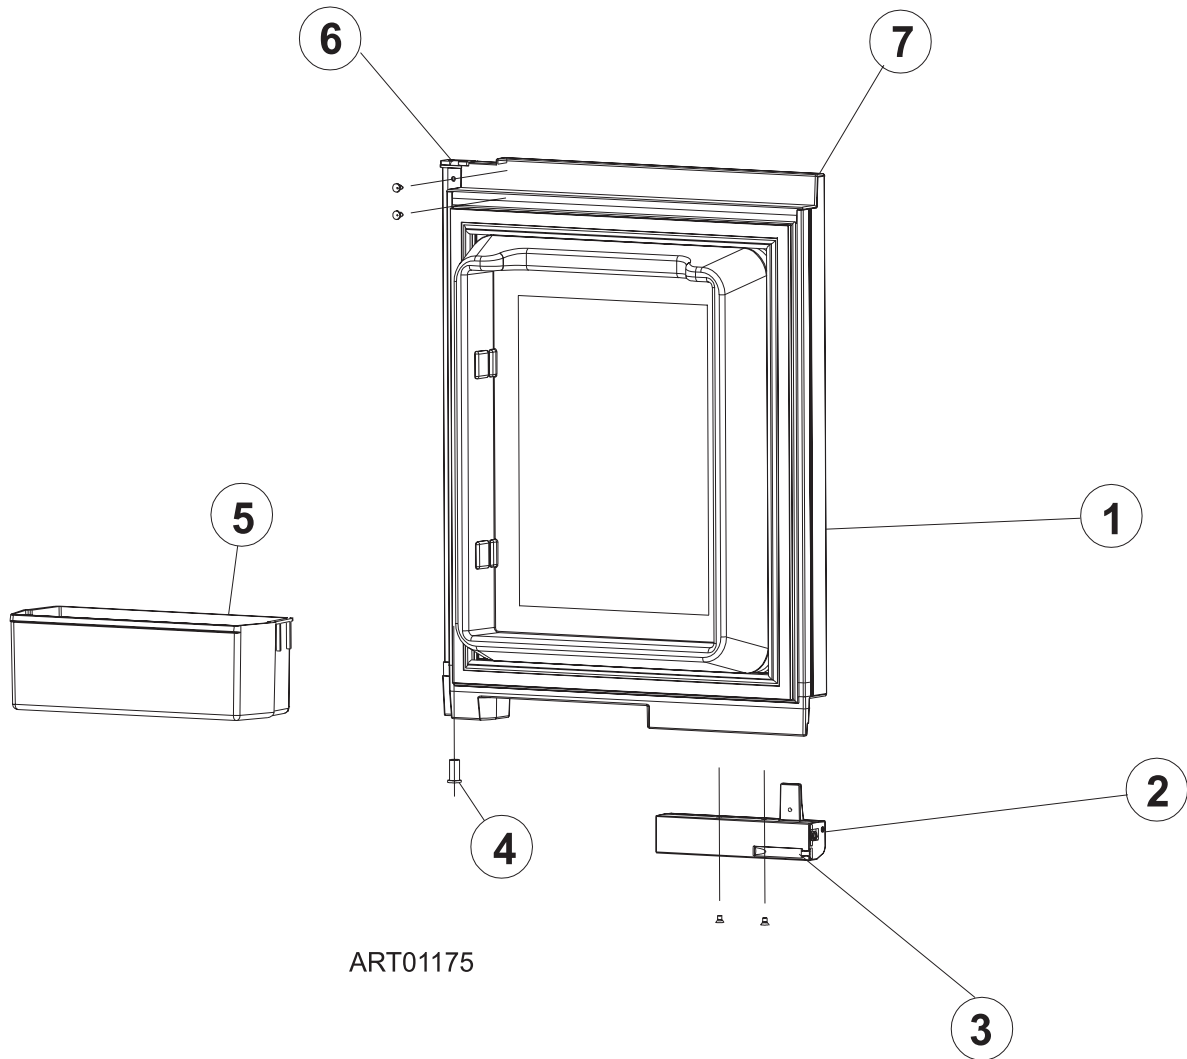

DOOR ASSEMBLY - UPPER RH - 1200 SERIES (WRAPPED DOORS)

ART01175

NO.	PART #	DESCRIPTION	1200AC SERIES	1200LR SERIES	1201LR SERIES
1	627620	DOOR LINER ASSY-BLACK/POWDER COAT (SERIAL # 1298859 & ABOVE)	BK	BK	
	623998	DOOR LINER ASSY-BLACK/VINYL COAT (SERIAL # 1154394 TO 1298858)		BK	
	627619	DOOR LINER ASSY-STAINLESS STEEL/AL-CLEAN (SERIAL # 1435597 & ABOVE)	SS	SS	SS
	623812	DOOR LINER ASSY-STAINLESS STEEL/ALGION (SERIAL # 1155466 TO 1435596)	SS	SS	SS
	630408	DOOR LINER ASSY-STAINLESS STEEL (VALSPAR/REPLACEMENT DOOR)	SS	SS	SS
	627621	DOOR LINER ASSY-WHITE		WH	
	62906101	DOOR LINER ASSY-PEWTER ROYCE			WPM
2	622315	DOOR HANDLE ASSY (SERIAL # 8254600 & ABOVE)	X	X	
	619574	DOOR HANDLE ASSY (SERIAL # 300000 TO 8254599)	X	X	
	621106	DOOR HANDLE ASSY (SERIAL # 300000 AND ABOVE)			X
3	619374	STORAGE LATCH-DOOR/BLACK/POINTED (SERIAL # 300000 TO 8254600)	X	X	X
4	618746	HINGE BUSHING-MIDDLE	X	X	X
5	622831	BIN-DOOR SHELF (1 PER DOOR)	X	X	X
6	623819	DOOR CAP-HINGE	X	X	X
7	623820	DOOR CAP-CENTER	X	X	X