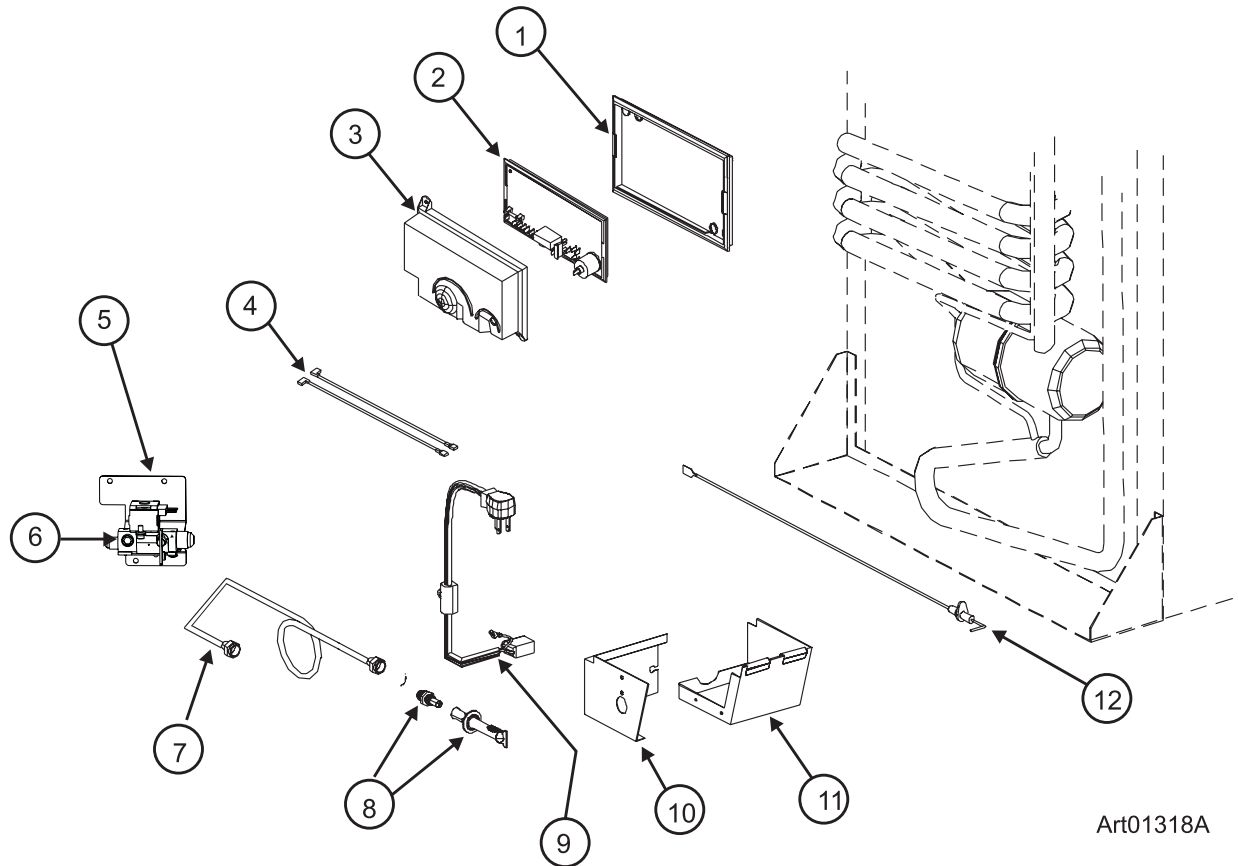

CABINET - REAR VIEW CONTROLS (02/14/1999 & AFTER) - 1200 SERIES (G/E)

NOTE: FOR MODELS WITH A SEPERATE MANUAL SHUT OFF VALVE (SERIAL # 657909 & ABOVE).

Art01318A

NO.	PART #	DESCRIPTION	1200LR SERIES	1201LR SERIES
1	618186	BASE-POWER BOARD (SERIAL # 8981138 & BELOW)	X	X
	628674	BASE-POWER BOARD (SERIAL # 8981139 & ABOVE)	X	X
2	628661	POWER BOARD (SERIAL # 8981138 & ABOVE)	X	X
	621271001	KIT-POWER BOARD ** (SERIAL # 0832171 TO 8981138)	SEE NOTE	SEE NOTE
	624869	KIT-CONTROL ASSY/POWER BOARD/GRAY (SERIAL # 0657909 TO 832170)	SEE NOTE	SEE NOTE
3	618185	COVER-POWER BOARD (SERIAL # 8981138 & BELOW)	X	X
	628677	COVER-POWER BOARD (SERIAL # 8981139 & ABOVE)	X	X
4	621448	WIRE-WHITE/9\"/>		

NOTE: IF THE CONTROL ASSY-OPTICAL HAS BEEN REPLACED WITH A KIT-CONTROL ADAPTOR, THE POWER BOARD MUST BE REPLACED WITH A NEW KIT-CONTROL ADAPTER.