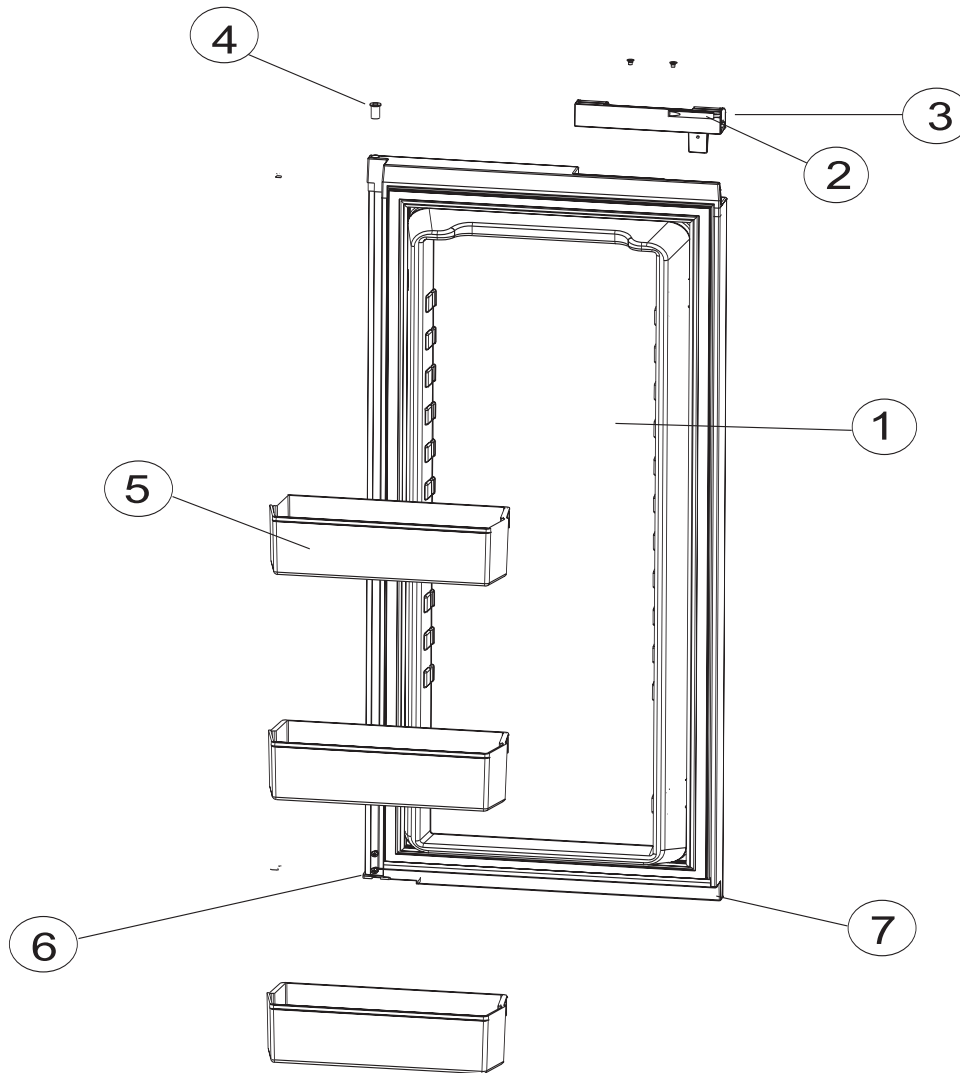

DOOR ASSEMBLY - LOWER RH - 1200 SERIES (PANEL DOORS)

ART01174

NO.	PART #	DESCRIPTION	1200AC SERIES	1200LR SERIES	1201LR SERIES
1	627600	DOOR LINER ASSY-BLACK GASKET (SERIAL # 1291391 & ABOVE)	X		
	627991	DOOR LINER ASSY-BLACK GASKET (SERIAL # 1291391 & ABOVE)		X	X
	627992	DOOR LINER ASSY-WHITE GASKET (SERIAL # 540295 TO 1291390)		X	X
	627993	DOOR LINER ASSY-LOWER/RH/GRAY GASKET (SERIAL # 300000 TO 540294)		X	
2	622316	DOOR HANDLE ASSY (SERIAL # 8254600 & ABOVE)	X	X	
	619573	DOOR HANDLE ASSY (SERIAL # 300000 TO 8254600)	X	X	
	621107	DOOR HANDLE ASSY (SERIAL # 300000 & ABOVE)			X
3	619374	STORAGE LATCH-DOOR/BLACK/POINTED (SERIAL # 300000 TO 8254600)	X	X	X
4	618746	HINGE BUSHING-MIDDLE	X	X	X
5	623167	PANEL RETAINER-LOWER (1 PER DOOR)	X	X	X
6	618792	HINGE-DOOR/UPPER/WITHOUT PIN (SERIAL # 300000 TO 8254600)	X	X	X
	627289	HINGE-DOOR/LOWER/WITH PIN (SERIAL # 8254600 & ABOVE)	X	X	X
7	622831	BIN-DOOR SHELF (3 PER DOOR)	X	X	X
NS	625129	KIT-DOOR SAG REPAIR (LOWER DOORS))	X	X	X

NS = NOT SHOWN