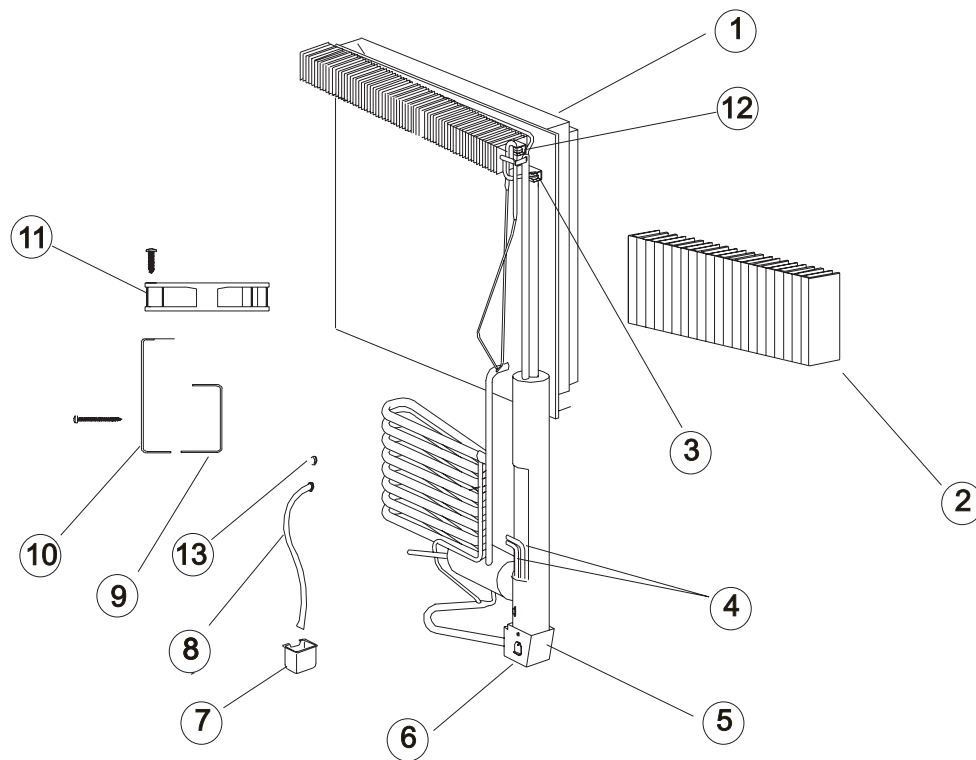

CABINET ASSEMBLY - REAR VIEW (COOLING UNIT AREA) - 1200 SERIES

ART01171

NO.	PART #	DESCRIPTION	1200AC SERIES	1200LR SERIES	1201LR SERIES
1	632321	NSC SYSTEM PACK-COOLING UNIT/STEP (REF SERIAL # 8835499 & ABOVE)	X	X	X
	632323	NSC SYSTEM PACK-COOLING UNIT (REF SERIAL # 8835498 & BELOW)	X	X	X
NS	630036	KIT-THERMAL SWITCH REPLACEMENT (REF SERIAL # 8432073-8981138)	X	X	X
NS	630037	KIT-THERMAL SWITCH REPLACEMENT (REF SERIAL # 8981138-9767069)	X	X	X
NS	630103	KIT-THERMAL SWITCH REPLACEMENT (REF SERIAL # 9767070 & ABOVE)	X	X	X
2	618785	FINS-EVAPORATOR	X	X	X
3	629100	KIT-SERVICE/CAP-HEAT DEFLECTOR	X	X	X
4	618872	HEATER-AC (2 PER SYSTEM)(COOLING UNIT SERIAL$ 11231145 & BELOW)	X	X	X
	630807	HEATER-AC/BACKER (2 PER SYSTEM)(COOLING UNIT SERIAL# 11231146 & ABOVE)	X	X	X
5	618902	BASE-BURNER BOX	X	X	X
6	618910	COVER ASSY-BURNER BOX	X	X	X
7	622546	DRIP CUP-REAR/PLASTIC	X	X	X
8	622392	DRAIN HOSE ASSY	X	X	X
NS	622857	KIT-DRAIN HOSE REPAIR	X	X	X
9	628747	BRACKET-DC FAN (2 PER SYSTEM)(SERIAL # 9144576 & ABOVE)	X	X	X
	618857	BRACKET-DC FAN (2 PER SYSTEM)(SERIAL# 914575 & BELOW)	X	X	X
10	618912	SUPPORT-DC FAN (2 PER SYSTEM)	X	X	X
11	628685	FAN-EXTERNAL DC (2 PER SYSTEM)(914576 & ABOVE)	X	X	X
	618856	FAN-EXTERNAL DC (2 PER SYSTEM)(300000 TO 914575)	X	X	X
12	618093	THERMOSTAT-DC FAN/THERMO DISC	X	X	X
13	61505122	HOSE CLAMP (SERIAL # 300000 TO 1035934)		X	X
NS	618915	BAFFLE DIFFUSER/WIRE ASSY-COOLING UNIT/55.15" (NOT SHOWN)	X	X	X

NS = NOT SHOWN