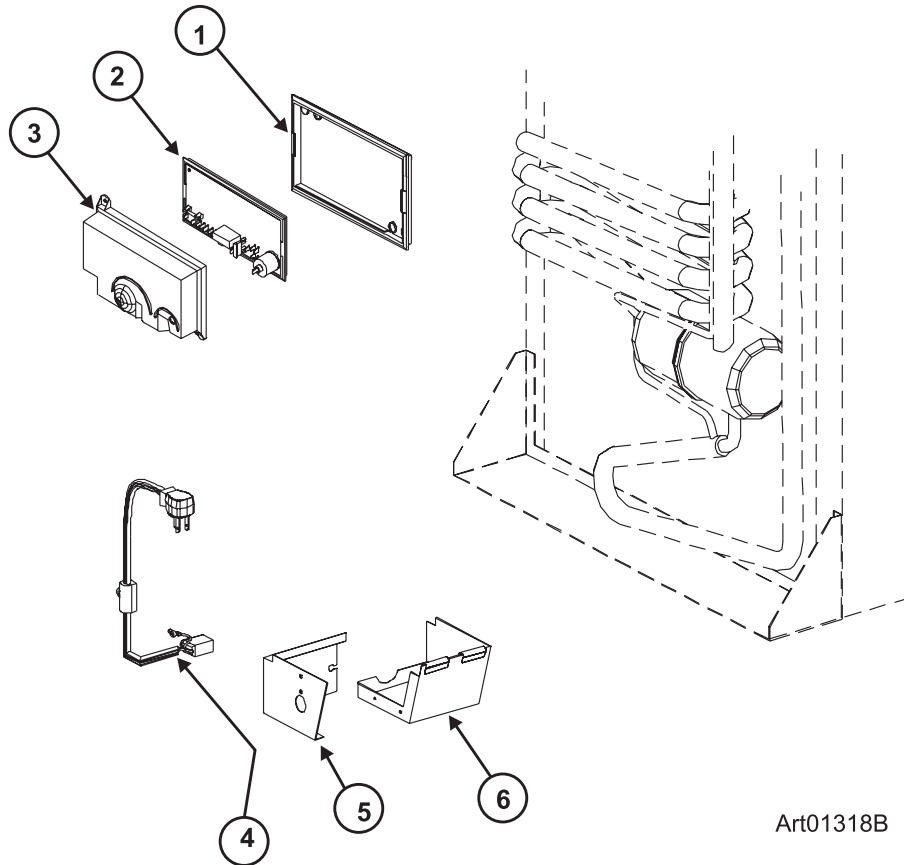

NOTE: FOR MODELS WITH A SEPERATE MANUAL SHUT OFF VALVE (SERIAL # 657909 & ABOVE).

Art01318A

NO.	PART #	DESCRIPTION	1200LR SERIES	1201LR SERIES
1	618186	BASE-POWER BOARD (SERIAL # 8981138 & BELOW)	X	X
	628674	BASE-POWER BOARD (SERIAL # 8981139 & ABOVE)	X	X
2	628661	POWER BOARD (SERIAL # 8981138 & ABOVE)	X	X
	621271001	KIT-POWER BOARD ** (SERIAL # 0832171 TO 8981138)	SEE NOTE	SEE NOTE
	624869	KIT-CONTROL ASSY/POWER BOARD/GRAY (SERIAL # 0657909 TO 832170)	SEE NOTE	SEE NOTE
3	618185	COVER-POWER BOARD (SERIAL # 8981138 & BELOW)	X	X
	628677	COVER-POWER BOARD (SERIAL # 8981139 & ABOVE)	X	X
4	621448	WIRE-WHITE/9\"/>		

NOTE: IF THE CONTROL ASSY-OPTICAL HAS BEEN REPLACED WITH A KIT-CONTROL ADAPTOR, THE POWER BOARD MUST BE REPLACED WITH A NEW KIT-CONTROL ADAPTER.

CABINET - REAR VIEW CONTROLS - 1200AC SERIES (ALL ELECTRIC MODELS)