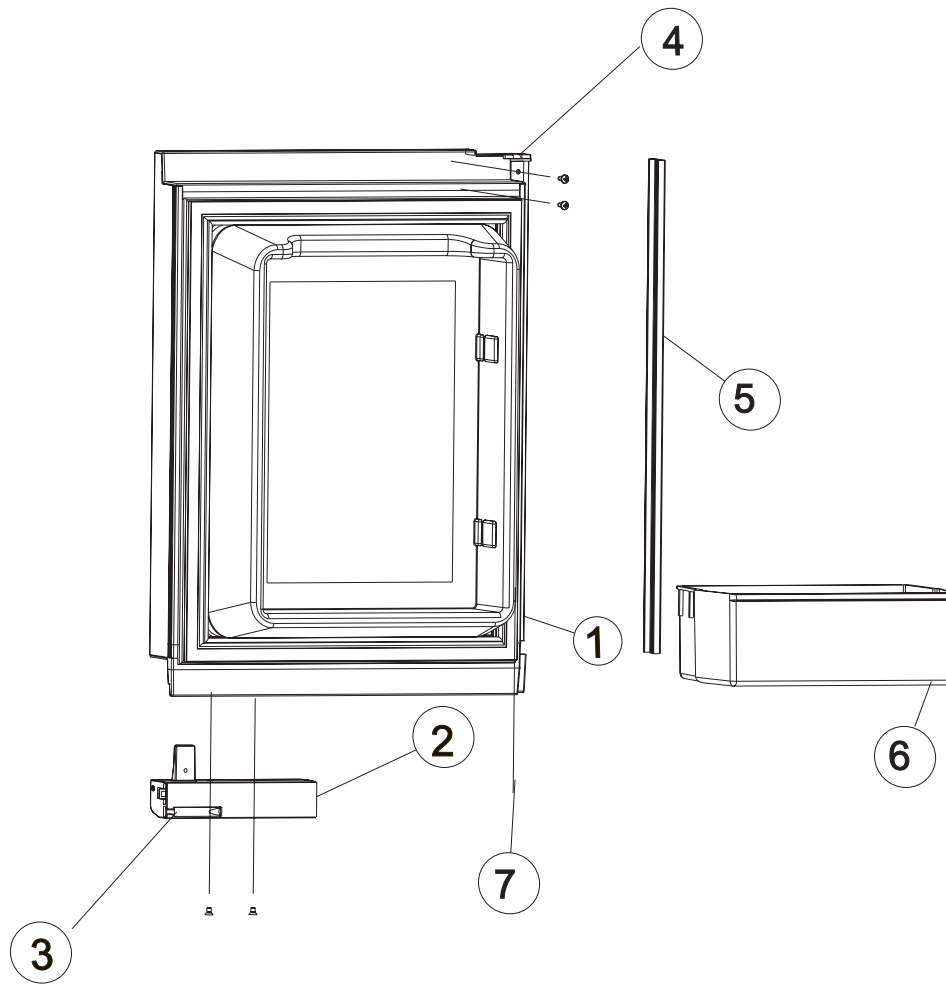

DOOR ASSEMBLY - UPPER LH - 1200 SERIES (PANEL DOORS)

ART01176

NO.	PART #	DESCRIPTION	1200AC SERIES	1200LR SERIES	1201LR SERIES
1	627601	DOOR LINER ASSY-BLACK GASKET (SERIAL # 1291391 & ABOVE)	X	X	X
	627960	DOOR LINER ASSY-WHITE GASKET (SERIAL # 540295 TO 1291390)		X	X
	627961	DOOR LINER ASSY-GRAY GASKET (SERIAL # 300000 TO 540294)		X	
	627602	DOOR LINER ASSY-DISPENSER MODELS (SERIAL # 1319557 & ABOVE)	X	X	
2	622316	DOOR HANDLE ASSY (SERIAL # 8254600 & ABOVE)	X	X	
	619573	DOOR HANDLE ASSY (SERIAL # 300000 TO 8254600)	X	X	
	621107	DOOR HANDLE ASSY (SERIAL # 300000 & ABOVE)			X
3	619374	STORAGE LATCH-DOOR/BLACK/POINTED (SERIAL # 300000 TO 8254600)	X	X	X
4	618792	HINGE-DOOR	X	X	X
5	623166	PANEL RETAINER-UPPER (1 PER DOOR)	X	X	X
6	622831	BIN-DOOR SHELF (1 PER DOOR)	X	X	X
7	618746	HINGE BUSHING-MIDDLE	X	X	X