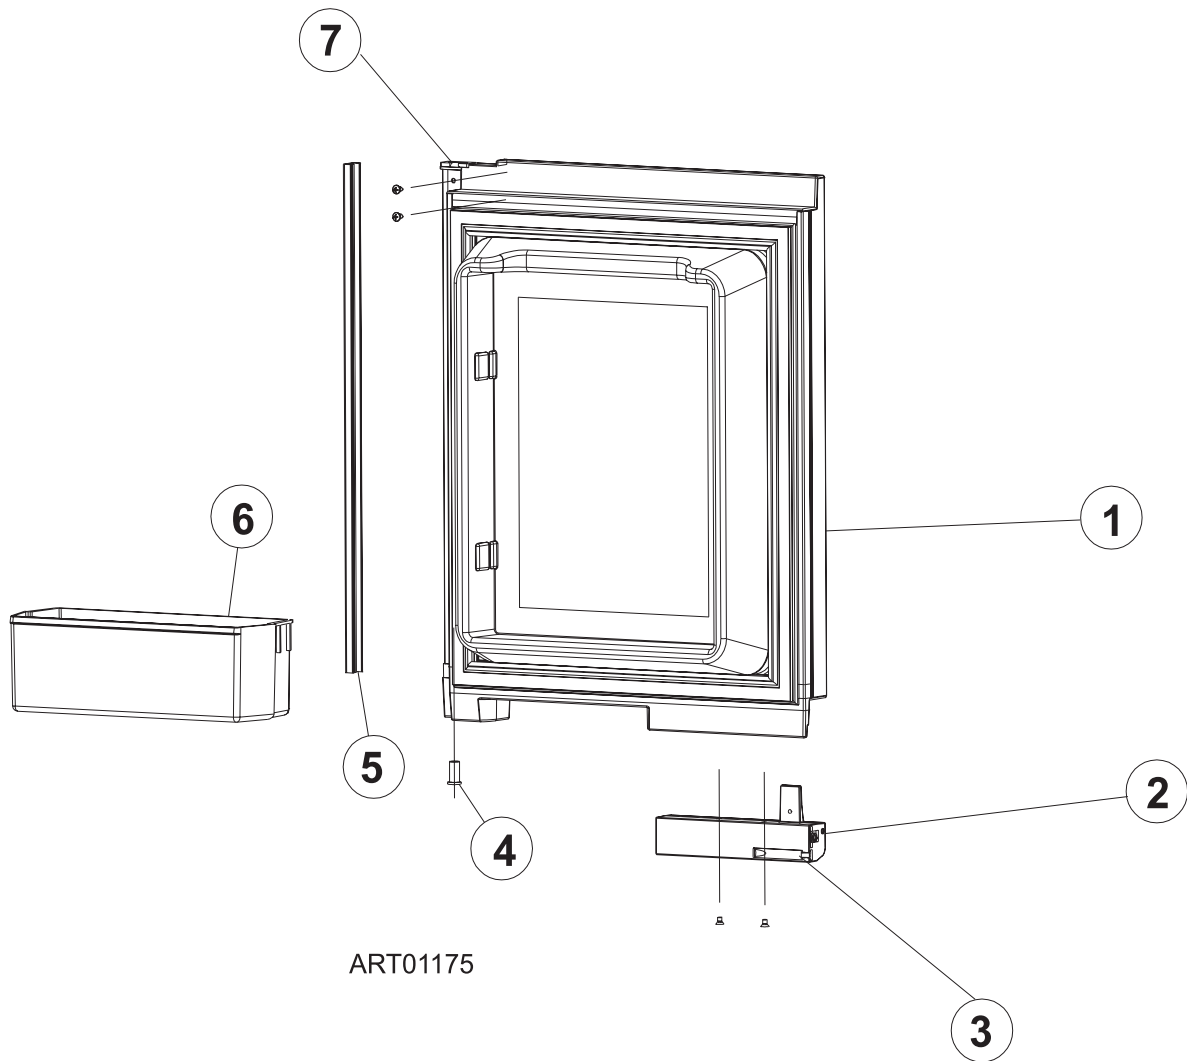

PART NO. 619700
NORCOLD 01/21/2010

DOOR ASSEMBLY - UPPER RH - 1200 SERIES (PANEL DOORS)

ART01175

NO.	PART #	DESCRIPTION	1200AC SERIES	1200LR SERIES	1201LR SERIES
1	627603	DOOR LINER ASSY-UPPER/RH/BLACK GASKET (SERIAL # 1291391 T& ABOVE)	X	X	X
	627970	DOOR LINER ASSY-UPPER/RH/WHITE GASKET (SERIAL # 540295 TO 1291390)		X	X
	627971	DOOR LINER ASSY-UPPER/RH/GRAY GASKET (SERIAL # 300000 TO 540294)		X	
2	622315	DOOR HANDLE ASSY (SERIAL # 8254600 & ABOVE)	X	X	
	619574	DOOR HANDLE ASSY (SERIAL # 300000 TO 8254599)	X	X	
	621106	DOOR HANDLE ASSY (SERIAL # 300000 & ABOVE)			X
3	619374	STORAGE LATCH-DOOR/BLACK/POINTED (SERIAL # 300000 TO 8254600)	X	X	X
4	618746	HINGE BUSHING-MIDDLE	X	X	X
5	623166	PANEL RETAINER-UPPER (1 PER DOOR)	X	X	X
6	622831	BIN-DOOR SHELF (1 PER DOOR)	X	X	X
7	618792	HINGE-DOOR	X	X	X