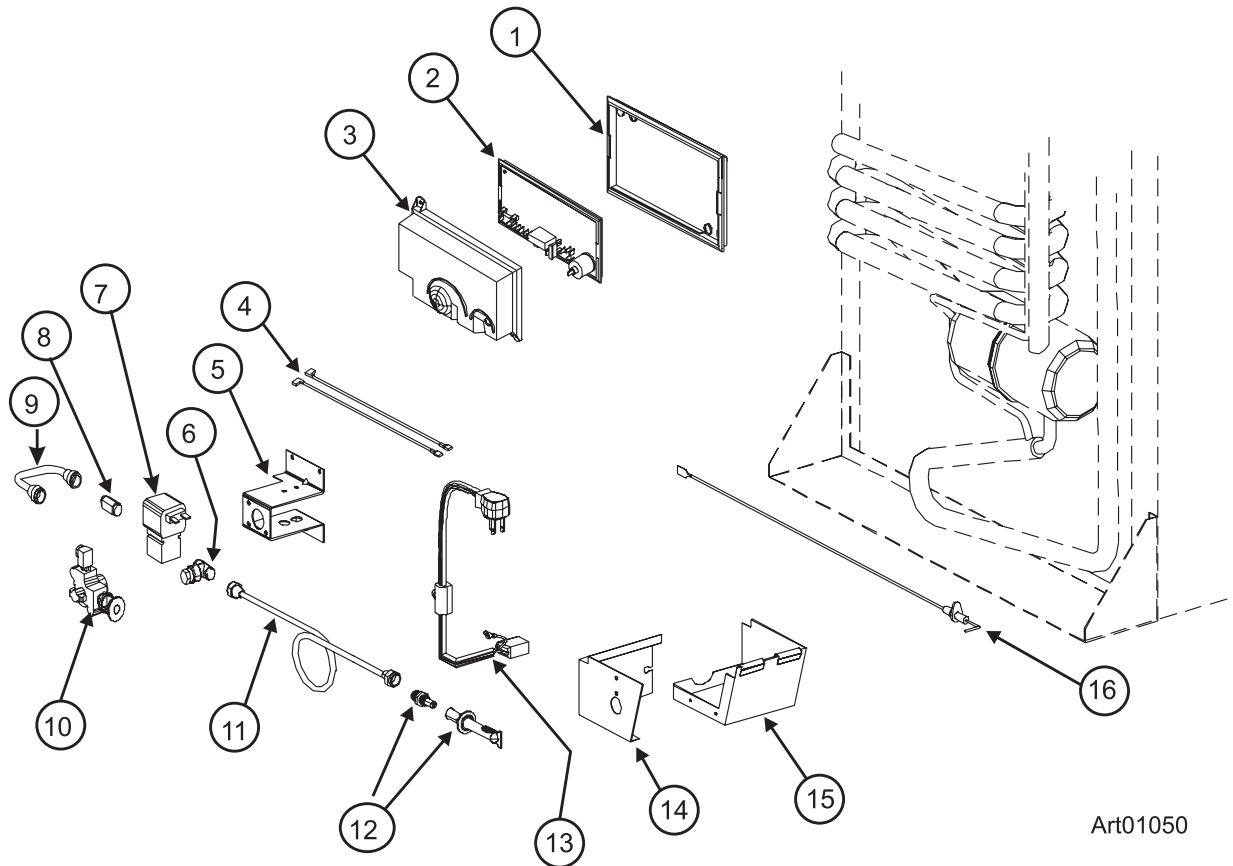

NS = NOT SHOWN

CABINET - REAR VIEW CONTROLS (02/14/1999 & BEFORE) - 1200 SERIES (G/E)

NOTE: FOR MODELS WITH A SEPERATE MANUAL SHUT OFF VALVE (SERIAL # 300000 TO 657908).

Art01050

NO.	PART #	DESCRIPTION	1200LR SERIES
1	618186	BASE-POWER BOARD	X
2	624869	KIT-CONTROL ASSY/POWER BOARD/1200 SERIES/GRAY (SERIAL # 0300000 TO 0657908)	SEE NOTE
3	618185	COVER-POWER SUPPLY	X
4	621448	WIRE-WHITE/9"/GAS VALVE (2 PER ASSEMBLY)	X
5	61694022	BRACKET-MOUNTING/GAS VALVE	X
6	61594422	PRESSURE TAP	X
	61445322	PLUG-1/8" FOR PRESSURE TAP	X
7	621334	KIT-GAS VALVE/BRACKET/WIRES	X
8	61546822	CONNECTOR-MALE	X
9	61694622	UNION TUBE	X
10	61694922	MANUAL SHUT OFF VALVE ASSY (USE 621445)	X
11	618937	BURNER TUBE (USE 621445)	X
12	629013	KIT-BURNER ORIFICE ADAPTER ASSY	X
13	61554422	CORD-AC POWER (SERIAL # 300000 TO 657908 FOR MODEL 1200LRIM)	X
	618406	CORD-AC POWER/IM (SERIAL # 300000 to 657908)	X
14	618910	COVER ASSY-BURNER BOX	X
15	618902	BASE-BURNER BOX	X
16	61692222	ELECTRODE-SPARK/SENSE/SINGLE ELECTRODE/0.25"	X