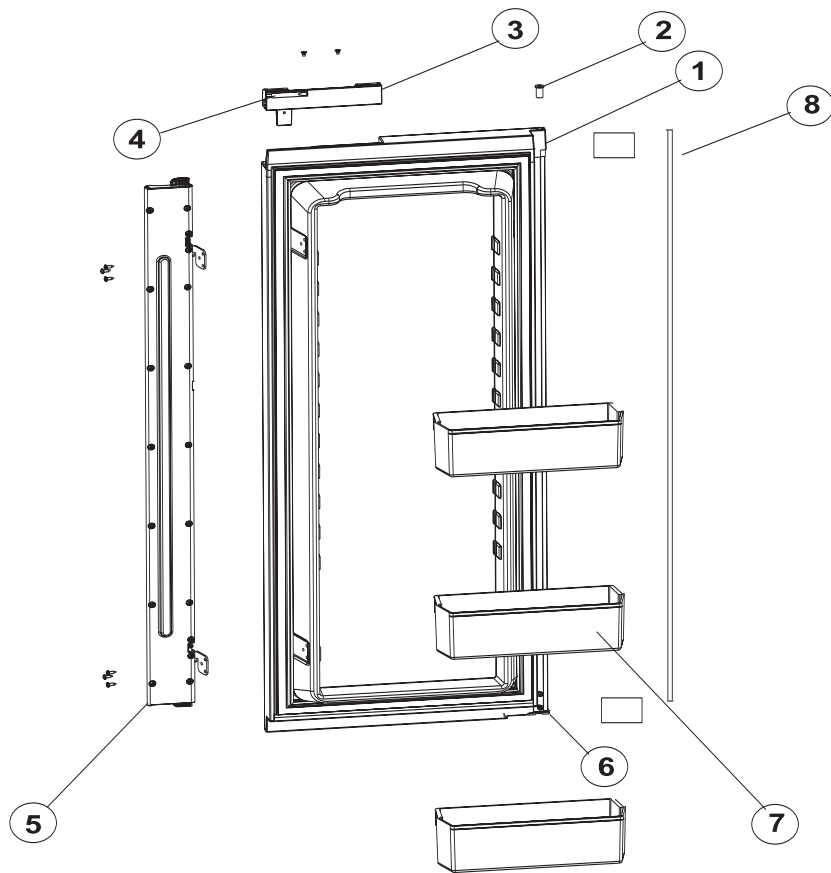

DOOR ASSEMBLY - LOWER LH - 1200 SERIES (PANEL DOORS)

ART01173

NO.	PART #	DESCRIPTION	1200AC SERIES	1200LR SERIES	1201LR SERIES
1	627598	DOOR LINER ASSY-BLACK GASKET/NO FLAPPER (SERIAL # 1291391 & ABOVE)	X	X	X
	627978	DOOR LINER ASSY-BLACK GASKET/WITH FLAPPER (SERIAL # 1291391 & ABOVE)	X	X	X
	627599	DOOR LINER ASSY-BLACK GASKET/NO FLAPPER/DISPENSER MODELS	X	X	
	627979	DOOR LINER ASSY-BLACK GASKET/WITH FLAPPER/DISPENSER MODELS	X	X	
	627965	DOOR LINER ASSY-WHITE GASKET/NO FLAPPER (SERIAL # 540295 TO 1291390)		X	X
	627980	DOOR LINER ASSY-WHITE GASKET/WITH FLAPPER (SERIAL # 540295 TO 1291390)		X	X
	627966	DOOR LINER ASSY-GRAY GASKET/NO FLAPPER (SERIAL # 300000 TO 540294)		X	
	627981	DOOR LINER ASSY-GRAY GASKET/WITH FLAPPER (SERIAL # 300000 TO 540294)		X	
2	618746	HINGE BUSHING-MIDDLE	X	X	X
3	622315	DOOR HANDLE ASSY (SERIAL # 8254600 & ABOVE)	X	X	
	619574	DOOR HANDLE ASSY (SERIAL # 300000 TO 8254599)	X	X	
	621106	DOOR HANDLE ASSY (SERIAL # 300000 & ABOVE)			X
4	619374	STORAGE LATCH-DOOR/BLACK/POINTED (SERIAL # 300000 TO 8254600)	X	X	X
5	623887	FLAPPER ASSY-DOUBLE POLE/BLACK (SERIAL # 1291391 & ABOVE)	X	X	X
	619845	FLAPPER ASSY-DOUBLE POLE/WHITE (SERIAL # 540295 TO 1291390)(USE 623887)		X	X
	618787	FLAPPER ASSY-SINGLE POLE/WHITE (SERIAL # 300000 TO 540294)		X	
NS	622855	KIT-FLAPPER WIRE REPAIR	X	X	X
6	618792	HINGE-DOOR/UPPER/WITHOUT PIN (SERIAL # 300000 TO 8254600)	X	X	X
	627288	HINGE-DOOR/LOWER/WITH PIN (SERIAL # 8254600 & ABOVE)	X	X	X
7	622831	BIN-DOOR SHELF (3 PER DOOR)	X	X	X
8	623167	PANEL RETAINER-LOWER (1 PER DOOR)	X	X	X
NS	625129	KIT-DOOR SAG REPAIR (LOWER DOORS)	X	X	X

NS = NOT SHOWN