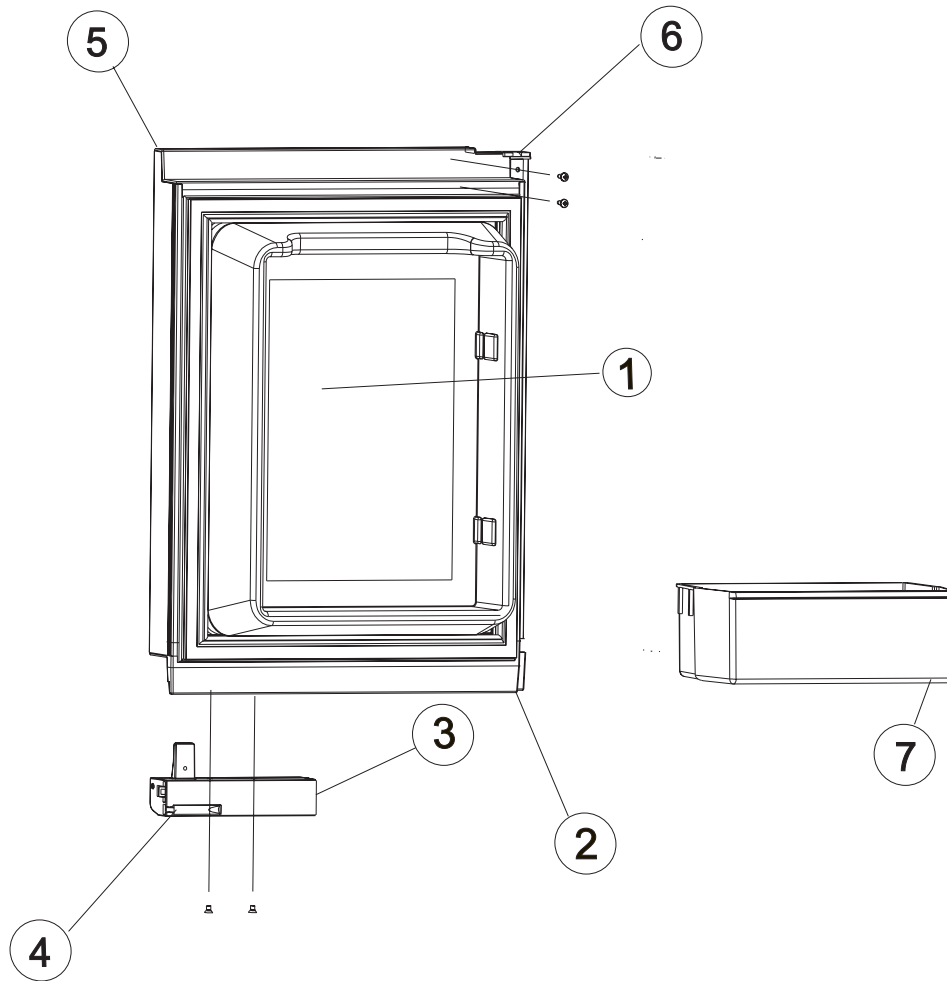

DOOR ASSEMBLY - UPPER LH - 1200 SERIES (WRAPPED DOORS)

NO.	PART #	DESCRIPTION	1200AC SERIES	1200LR SERIES	1201LR SERIES
1	627632	DOOR LINER ASSY-BLACK/POWER COAT (SERIAL # 1298859 & ABOVE)	BK	BK	
	623997	DOOR LINER ASSY-BLACK/VINYL COAT (SERIAL # 1154394 TO 1298858)		BK	
	627635	DOOR LINER ASSY-BLACK/DISPENSER MODELS	BK	BK	
	627631	DOOR LINER ASSY-STAINLESS STEEL/AL-CLEAN (SERIAL # 1435597 & ABOVE)	SS	SS	SS
	627634	DOOR LINER ASSY-STAINLESS STEEL/AL-CLEAN/DISP (SERIAL 1435597 & ABOVE)	SS	SS	SS
	623811	DOOR LINER ASSY-STAINLESS STEEL/ALGION (SERIAL # 1155466 TO 1435596)	SS	SS	SS
	625516	DOOR LINER ASSY-STAINLESS STEEL/ALGION /DISP (SERIAL # 1319570 TO 1435596)	SS	SS	SS
	630409	DOOR LINER ASSY-STAINLESS STEEL (VALSPAR/REPLACEMENT DOOR)	SS	SS	SS
	TBA	DOOR LINER ASSY-STAINLESS STEEL/DISP (VALSPAR/REPLACEMENT DOOR)	SS	SS	SS
	627633	DOOR LINER ASSY-WHITE		WH	
	62906001	DOOR LINER ASSY-PEWTER ROYCE			WPM
2	618746	HINGE BUSHING-MIDDLE	X	X	X
3	622316	DOOR HANDLE ASSY (SERIAL # 8254600 & ABOVE)	X	X	
	619573	DOOR HANDLE ASSY (SERIAL # 300000 TO 8254600)	X	X	
	621107	DOOR HANDLE ASSY (SERIAL # 300000 & ABOVE)			X
4	619374	STORAGE LATCH-DOOR/BLACK/POINTED (SERIAL # 300000 TO 8254600)	X	X	X
5	623492	DOOR CAP-CENTER	X	X	X
6	623491	DOOR CAP-HINGE	X	X	X
7	622831	BIN-DOOR SHELF (1 PER DOOR)	X	X	X