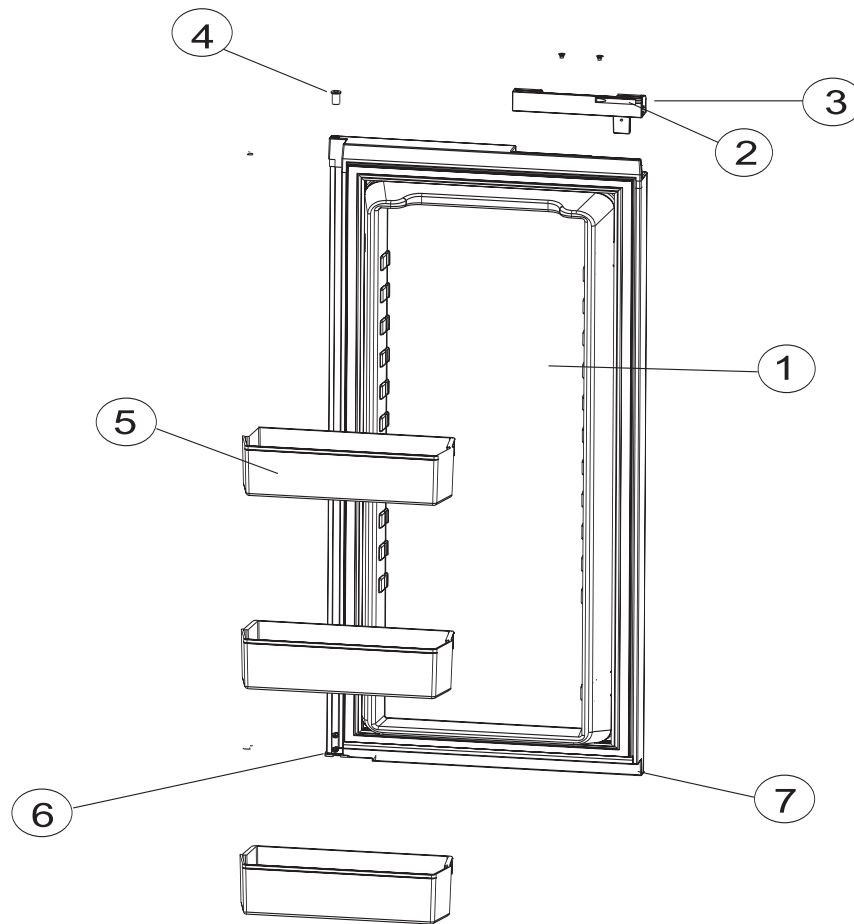

DOOR ASSEMBLY - LOWER RH - 1200 SERIES (WRAPPED DOORS)

ART01174

NO.	PART #	DESCRIPTION	1200AC SERIES	1200LR SERIES	1201LR SERIES
1	627995	DOOR LINER ASSY-BLACK/POWER COAT (SERIAL # 1291391 & ABOVE)		BK	
	627623	DOOR LINER ASSY-BLACK/POWER COAT (SERIAL # 1291391 & ABOVE)	BK		
	624101	DOOR LINER ASSY-BLACK/VINYL COAT (SERIAL # 1154394 TO 1298858)		BK	
	627994	DOOR LINER ASSY-STAINLESS STEEL/AL-CLEAN (SERIAL # 1435597 & ABOVE)		SS	SS
	627622	DOOR LINER ASSY-STAINLESS STEEL/AL-CLEAN (SERIAL # 1435597 & ABOVE)	SS		
	623814	DOOR LINER ASSY-STAINLESS STEEL/AGION (SERIAL # 1155466 TO 1435596)	SS	SS	SS
	630410	DOOR LINER ASSY-STAINLESS STEEL (VALSPAR/REPLACEMENT DOOR)	SS	SS	SS
	627996	DOOR LINER ASSY-WHITE		WH	
	62906301	DOOR LINER ASSY-PEWTER ROYCE			WPM
2	622316	DOOR HANDLE ASSY (SERIAL # 8254600 & ABOVE)	X	X	
	619573	DOOR HANDLE ASSY (SERIAL # 300000 TO 8254600)	X	X	
	621107	DOOR HANDLE ASSY (SERIAL # 300000 & ABOVE)			X
3	619374	STORAGE LATCH-DOOR/BLACK/POINTED (SERIAL # 300000 TO 8254600)	X	X	X
4	618746	HINGE BUSHING-MIDDLE	X	X	X
5	622831	BIN-DOOR SHELF (3 PER DOOR)	X	X	X
6	623491	DOOR CAP-HINGE	X	X	X
7	623492	DOOR CAP-CENTER	X	X	X
NS	625129	KIT-DOOR SAG REPAIR (LOWER DOORS)	X	X	X

NS = NOT SHOWN