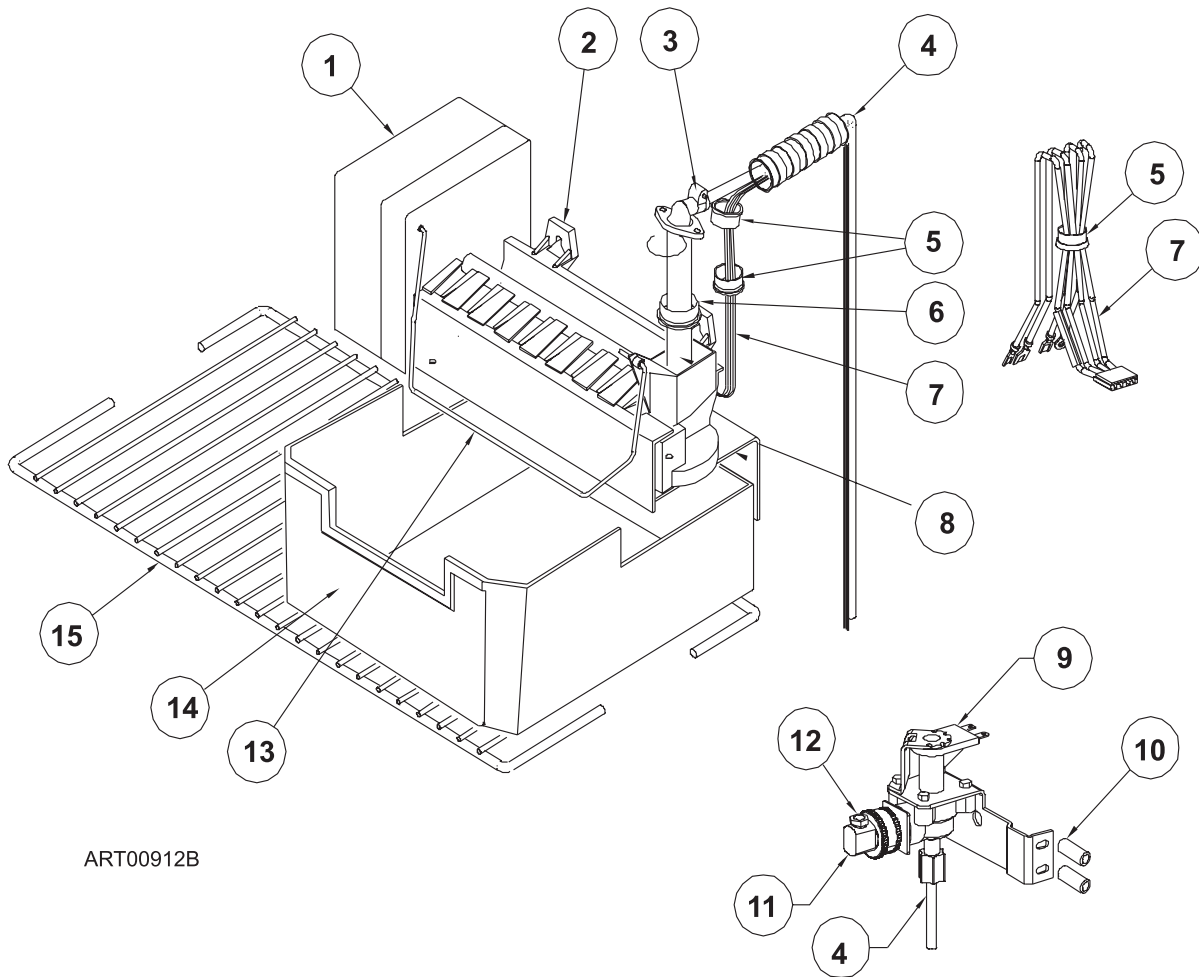

ICE MAKER RELATED COMPONENTS - 1200 SERIES NON-DISPENSER MODELS

ART00912B

NO.	PART #	DESCRIPTION	1200AC SERIES	1200LR SERIES	1201LR SERIES
1	61656822	COVER-FRONT/ICE MAKER	X	X	X
2	633324	KIT-ICE MAKER	X	X	X
3	61690822	CLAMP-TUBING/IM	X	X	X
4	621429	WATER TUBE/HEATER ASSY/FOR ICE MAKER (MODELS WITHOUT	X	X	X
	625879	WATER TUBE/HEATER ASSY/FOR ICE MAKER (MODELS WITH DISPENSER)	X	X	X
5	61541422	BUSHING-SNAP	X	X	X
6	620039	FITTING-WATER TUBE/IM/4.17"	X	X	X
7	618407	WIRING HARNESS-IM	X	X	X
8	620890	BRACKET-IM MOUNTING	X	X	X
9	633325	KIT-WATER VALVE/SINGLE PORT	X	X	X
	624516	WATER VALVE-DISPENSER/DOUBLE PORT	X	X	X
10	618169	SPACER-WATER VALVE/NYLON (2 PER ASSEMBLY)	X	X	X
11	61679622	GARDEN HOSE ADAPTER-STRAIGHT/IM	X	X	X
	622991	NUT-COMPRESSION/WATER VALVE FITTING/IM/PLASTIC	X	X	X
12	622846	NUT-BRASS/GARDEN HOSE ADAPTER	X	X	X
	61656922	SHUT OFF ARM/IM	X	X	X
13	61656922	SHUT OFF ARM/IM	X	X	X
14	618803	BIN-ICE	X	X	X
15	632434	SHELF-WIRE/FREEZER/1200 (2 PER CABINET)	X	X	X
NS	620240	THERMOSTAT-IM HEATER ASSY	X	X	X

NS = NOT SHOWN