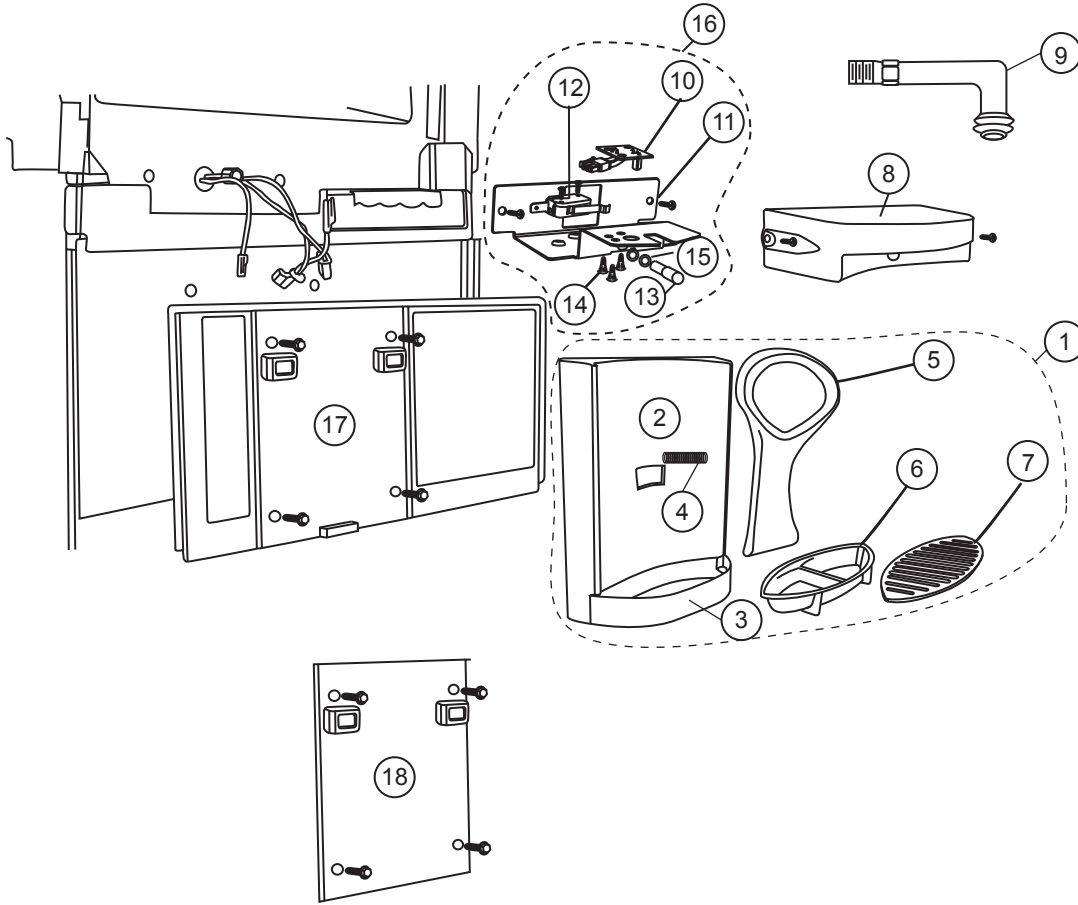

WATER DISPENSER

NO.	PART #	DESCRIPTION	1200AC SERIES	1200LR SERIES	1201LR SERIES
1	625854	BACKSPLASH ASSY	X	X	X
2	627570	BACKSPLASH/CLIP ASSY	X	X	X
3	625366	DRIP TRAY	X	X	X
4	618182	SPRING-COMPRESSION	X	X	X
5	624391	PADDLE	X	X	X
6	625385	DRIP CUP	X	X	X
7	625241	DRAIN GRID	X	X	X
8	624388	HOUSING	X	X	X
9	626820	SPIGOT	X	X	X
10	627143	BOARD-LED	X	X	X
11	624387	BRACKET-SWITCH	X	X	X
12	624574	SWITCH	X	X	X
13	624392	PLUNGER-SWITCH	X	X	X
14	625006	FASTENER-LED BOARD	X	X	X
15	624573	RING-RETAINING	X	X	X
16	625855	SWITCH/BRACKET ASSY	X	X	X
17	624390	TRIM PANEL (USE WITH PANEL TYPE DOORS)	X	X	X
18	625506	TRIM PANEL (USE WITH WRAP TYPE DOORS)	X	X	X
NS	624502	RESERVOIR-WATER (NOT SHOWN)	X	X	X